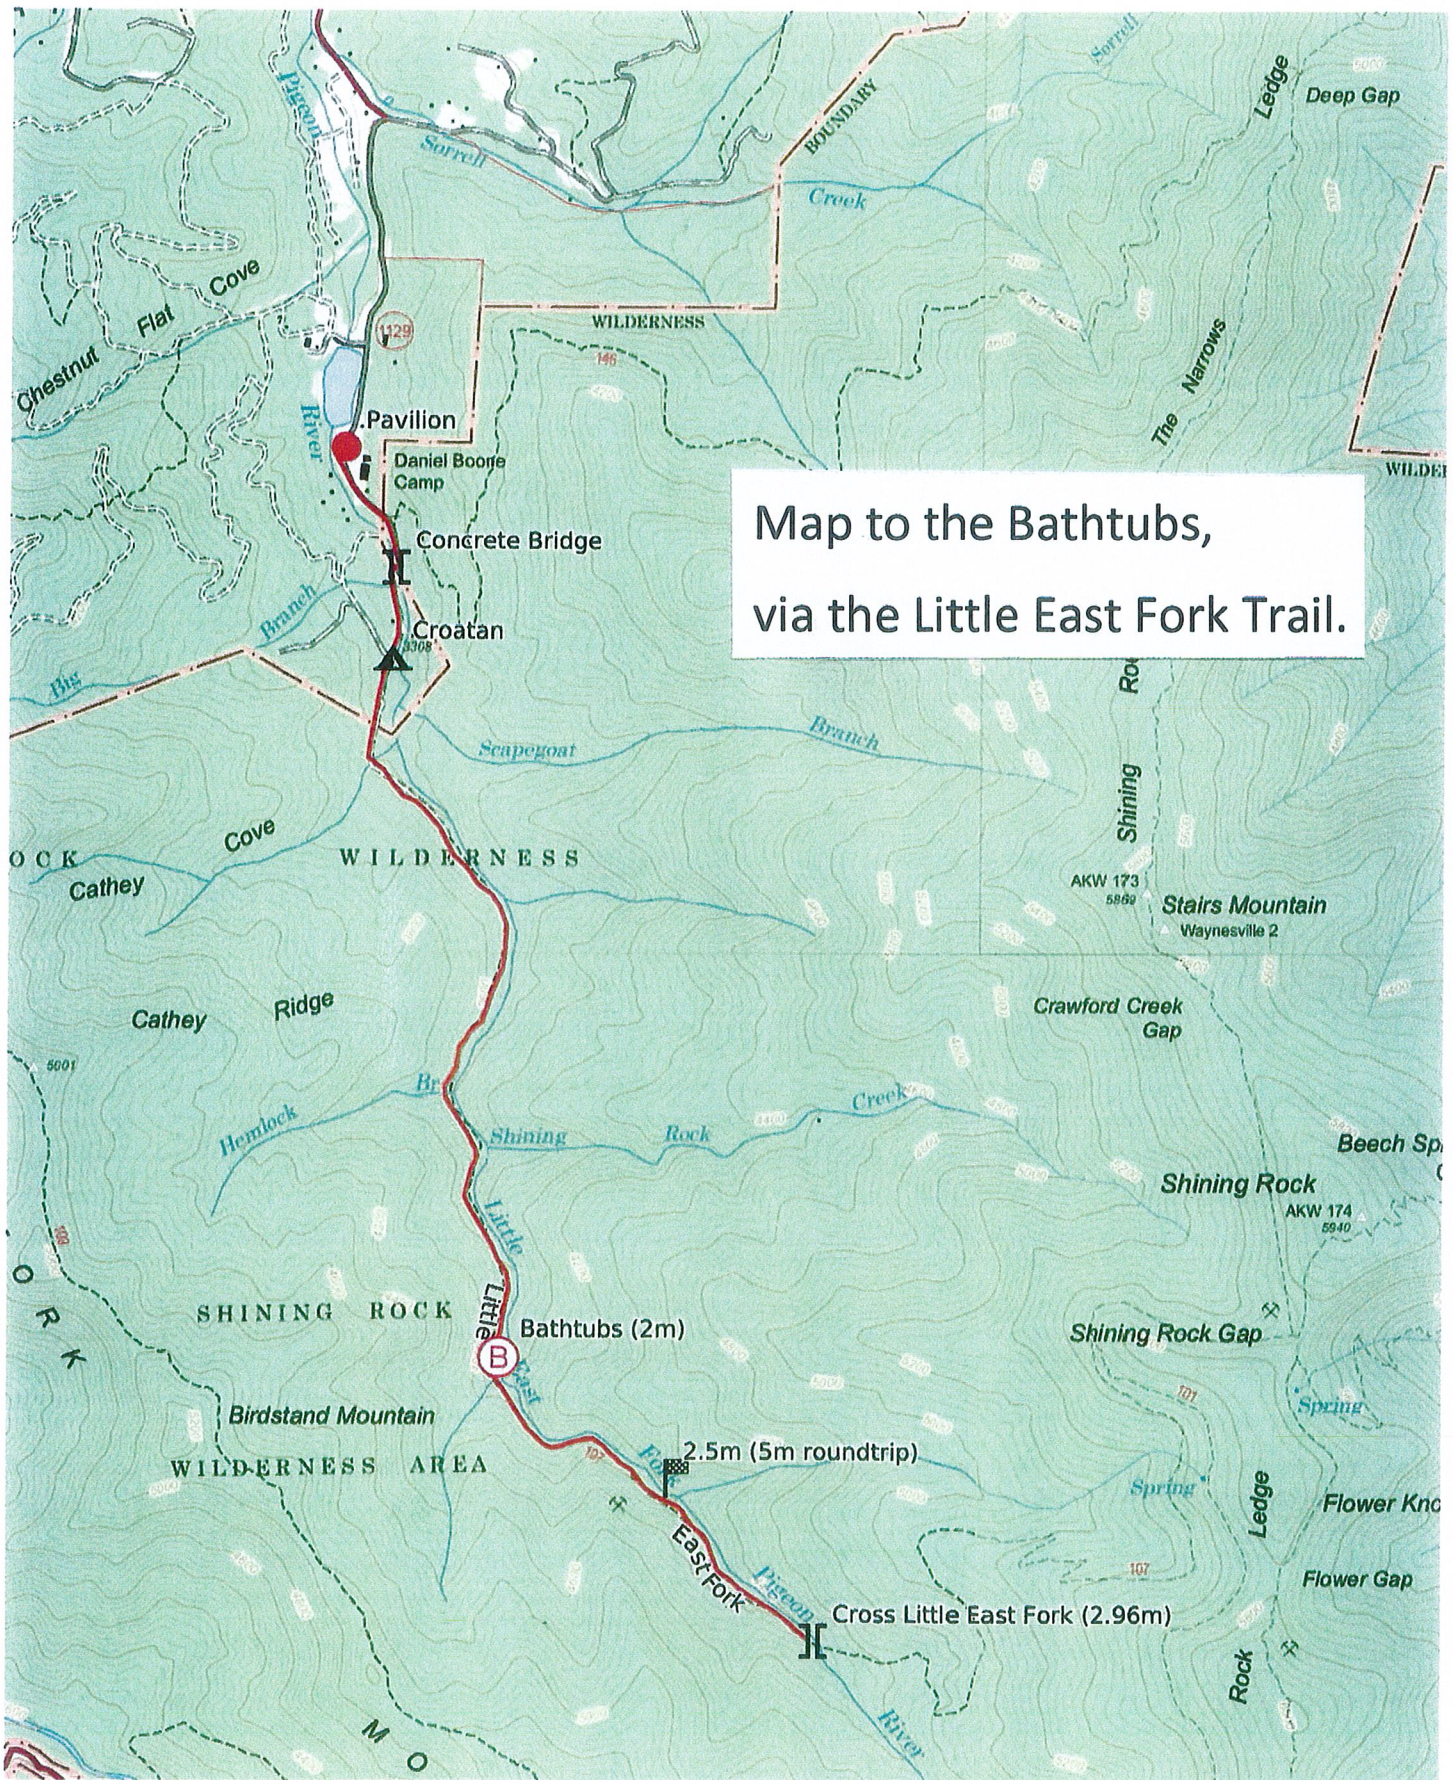

Map to the Bathtubs,
via the Little East Fork Trail.

Camp Daniel Boone
WGS84
UTM Zone 17S
CALTOPO